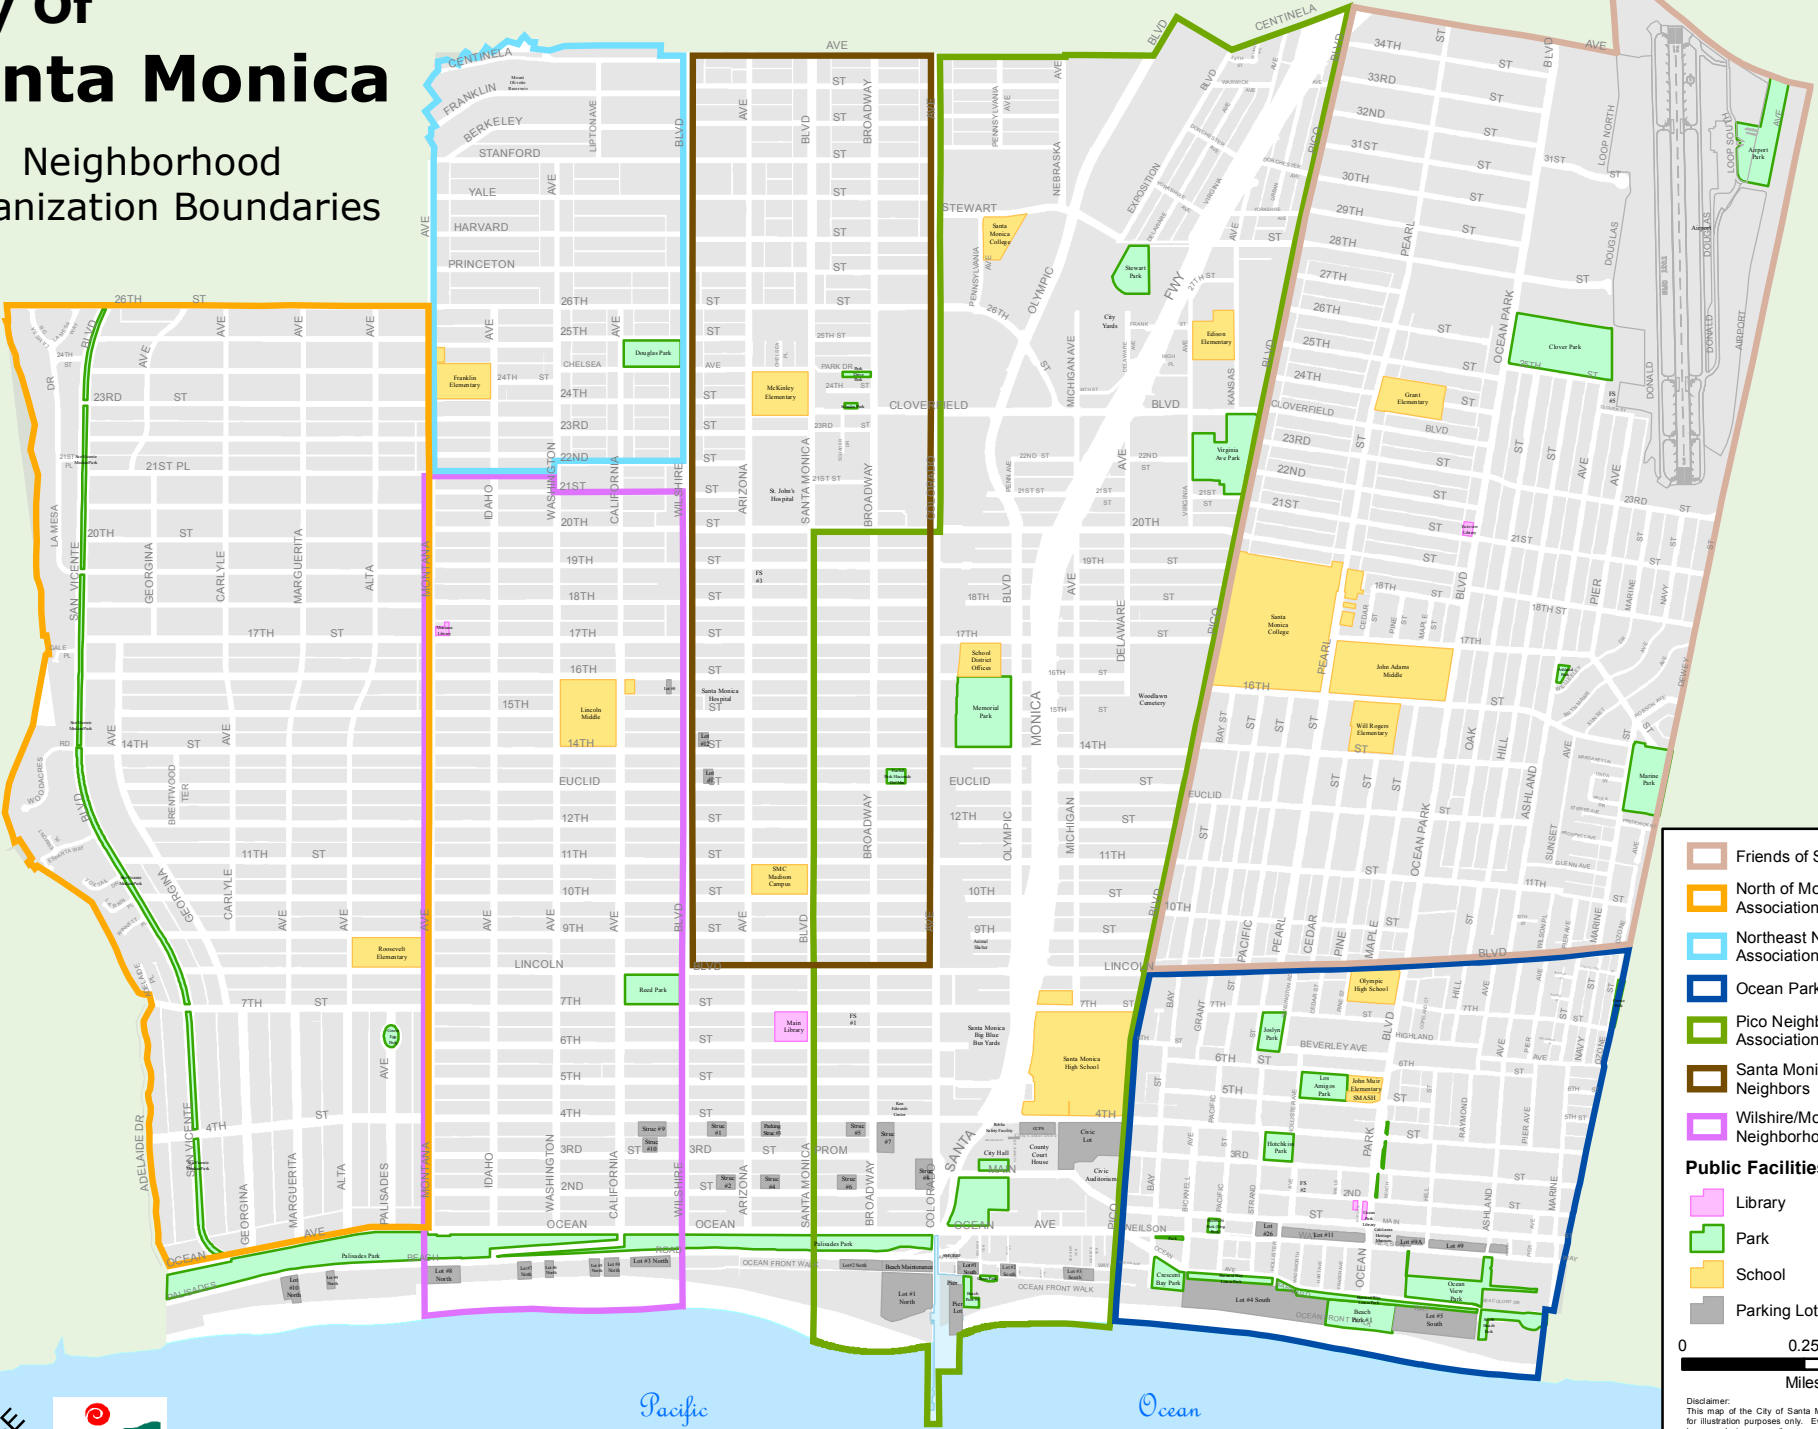

# City Of Santa Monica

## Neighborhood Organization Boundaries

Friends of Sunset Park  
 North of Montana Association  
 Northeast Neighbors Association  
 Ocean Park Association  
 Pico Neighborhood Association  
 Santa Monica Mid-City Neighbors  
 Wishire/Montana Neighborhood Coalition

**Public Facilities**

Library  
 Park  
 School  
 Parking Lot

0      0.25      0.5  
 Miles

Disclaimer: This map of the City of Santa Monica has been provided for illustration purposes only. Every reasonable effort has been made to ensure the accuracy of the maps provided; however, some information may not be accurate. The City of Santa Monica ("City") provides this map on an "AS IS" basis. The City assumes no liability for damages arising from errors or omissions. THE MAPS ARE PROVIDED WITHOUT WARRANTY OF ANY KIND, either expressed or implied, including but not limited to the implied warranties of merchantability and fitness for a particular purpose. Do not make any business decisions based on this map before visiting your decision with the appropriate City office.